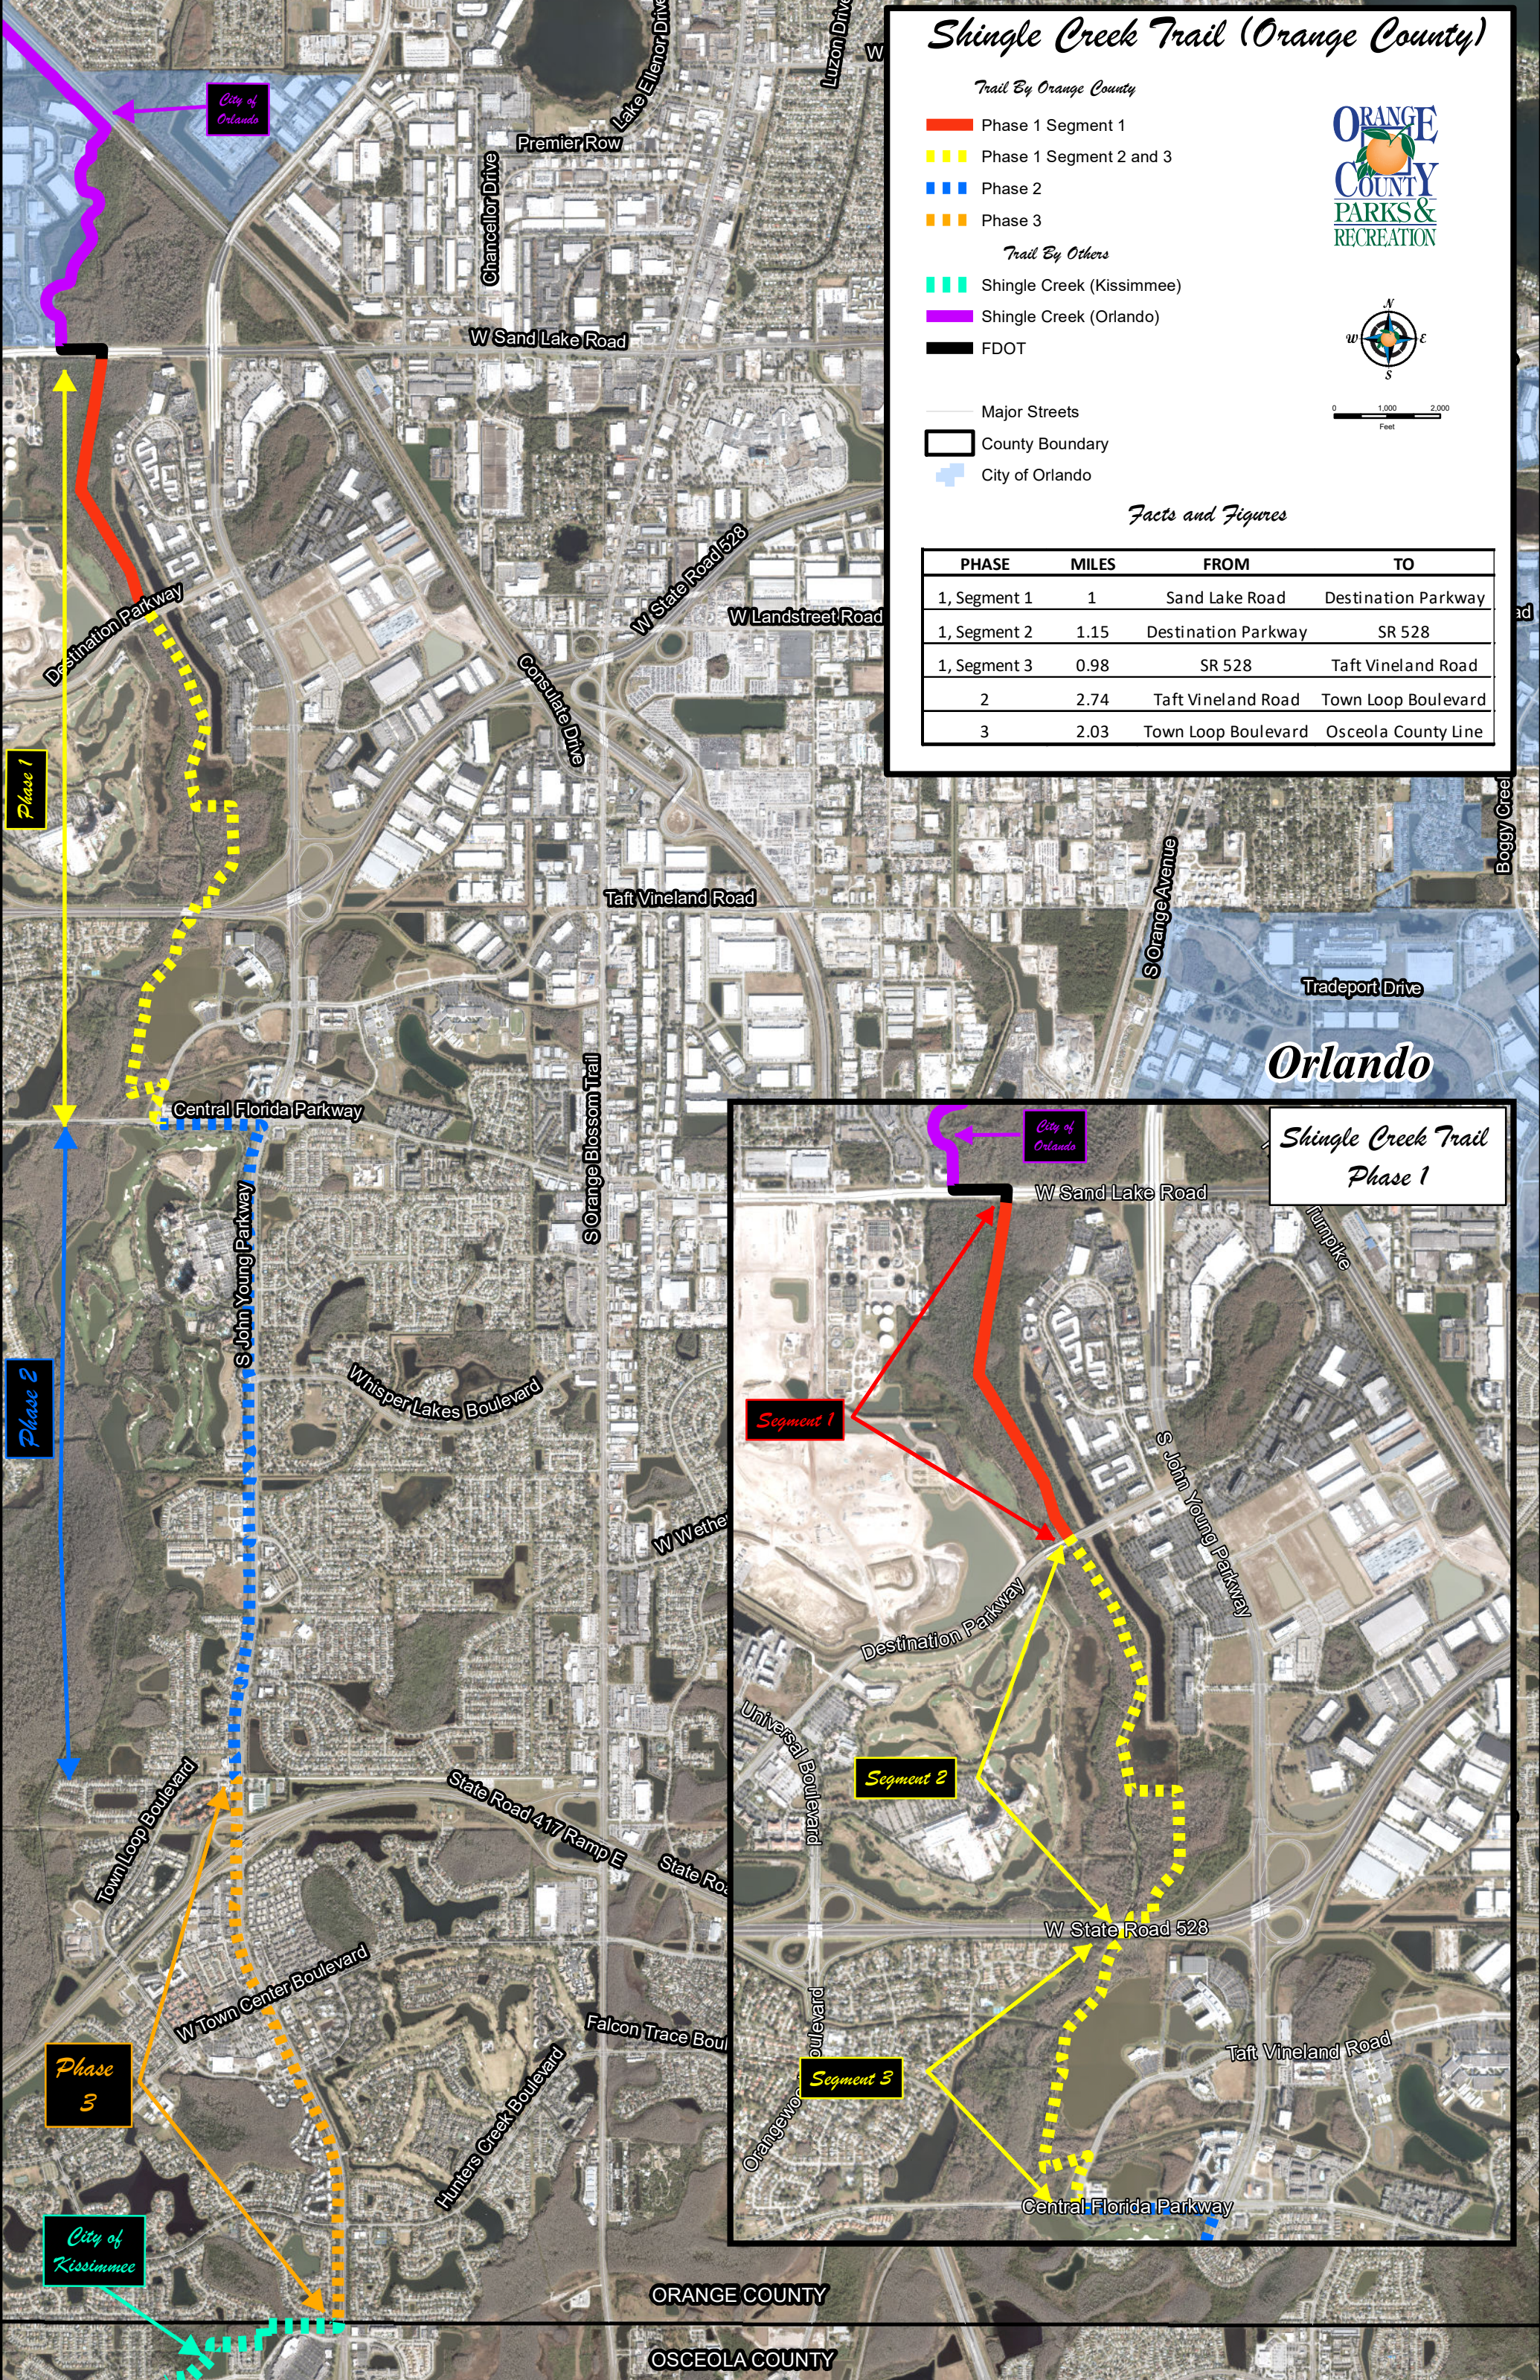

Shingle Creek Trail (Orange County)

Trail By Orange County

- █ Phase 1 Segment 1
- █ Phase 1 Segment 2 and 3
- █ Phase 2
- █ Phase 3

Trail By Others

- █ Shingle Creek (Kissimmee)
- █ Shingle Creek (Orlando)
- █ FDOT

- Major Streets
- County Boundary
- City of Orlando

Facts and Figures

PHASE	MILES	FROM	TO
1, Segment 1	1	Sand Lake Road	Destination Parkway
1, Segment 2	1.15	Destination Parkway	SR 528
1, Segment 3	0.98	SR 528	Taft Vineland Road
2	2.74	Taft Vineland Road	Town Loop Boulevard
3	2.03	Town Loop Boulevard	Osceola County Line

ORANGE COUNTY
OSCEOLA COUNTY