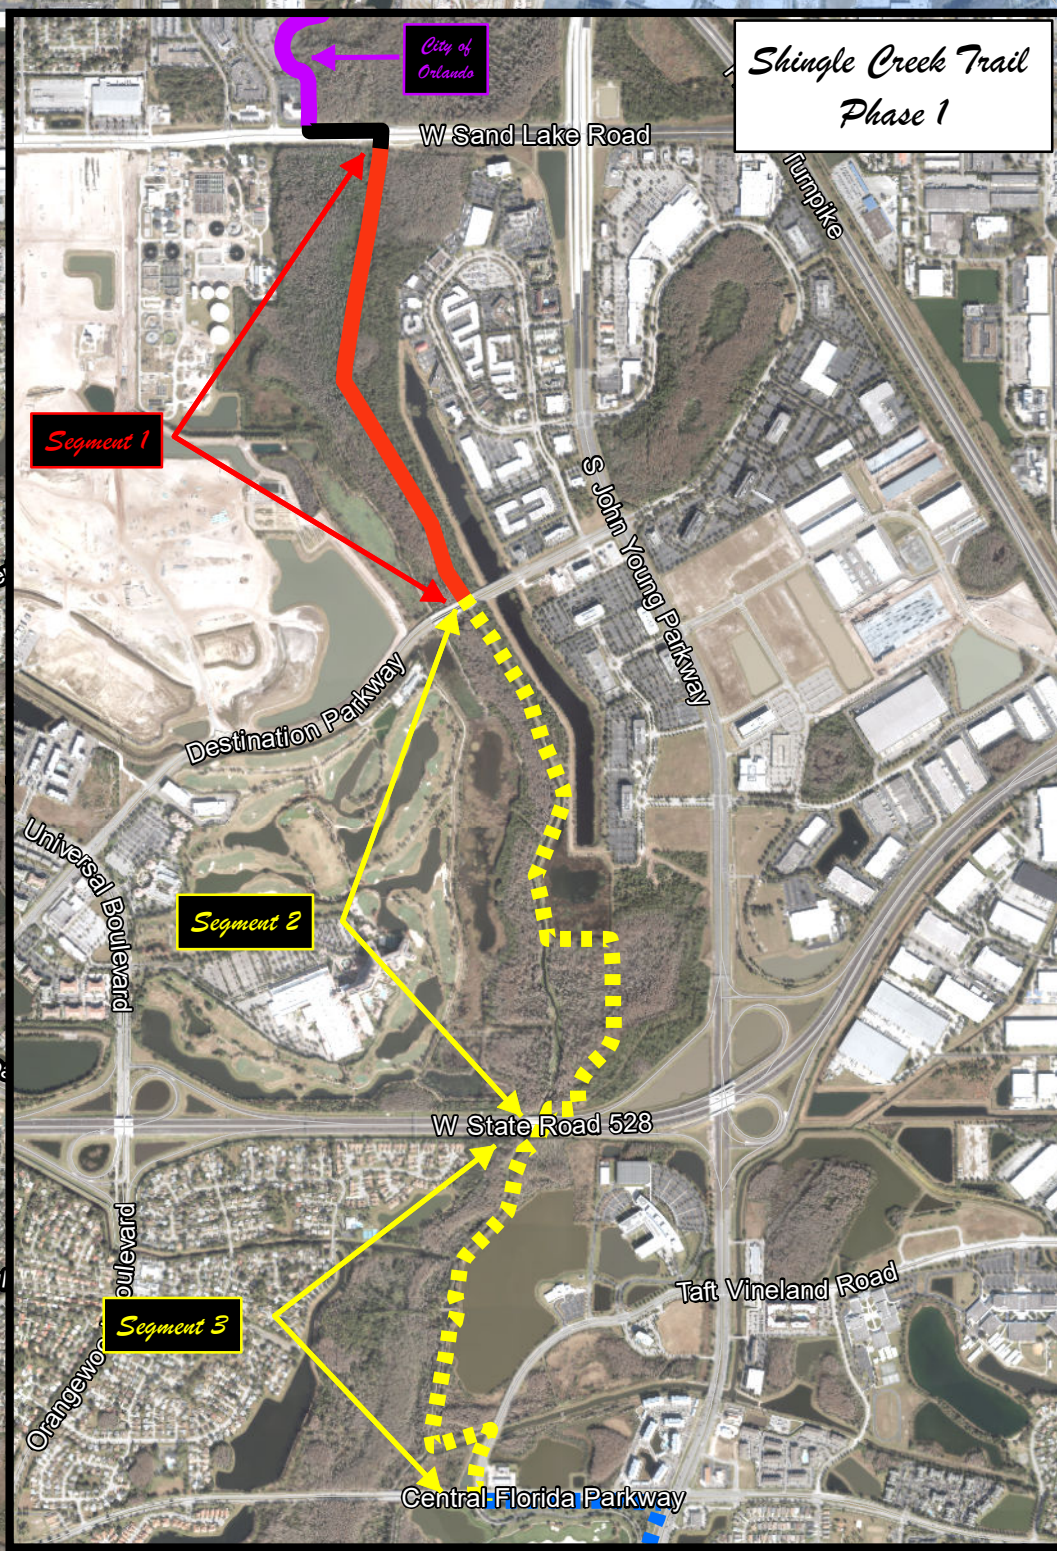

Shingle Creek Trail (Orange County)

Trail By Orange County

- █ Phase 1 Segment 1
- █ Phase 1 Segment 2 and 3
- █ Phase 2
- █ Phase 3

Trail By Others

- █ Shingle Creek (Kissimmee)
- █ Shingle Creek (Orlando)
- █ FDOT

- Major Streets
- County Boundary
- City of Orlando

Facts and Figures

PHASE	MILES	FROM	TO
1, Segment 1	1	Sand Lake Road	Destination Parkway
1, Segment 2	1.15	Destination Parkway	SR 528
1, Segment 3	0.98	SR 528	Taft Vineland Road
2	2.74	Taft Vineland Road	Town Loop Boulevard
3	2.03	Town Loop Boulevard	Osceola County Line

ORANGE COUNTY
OSCEOLA COUNTY