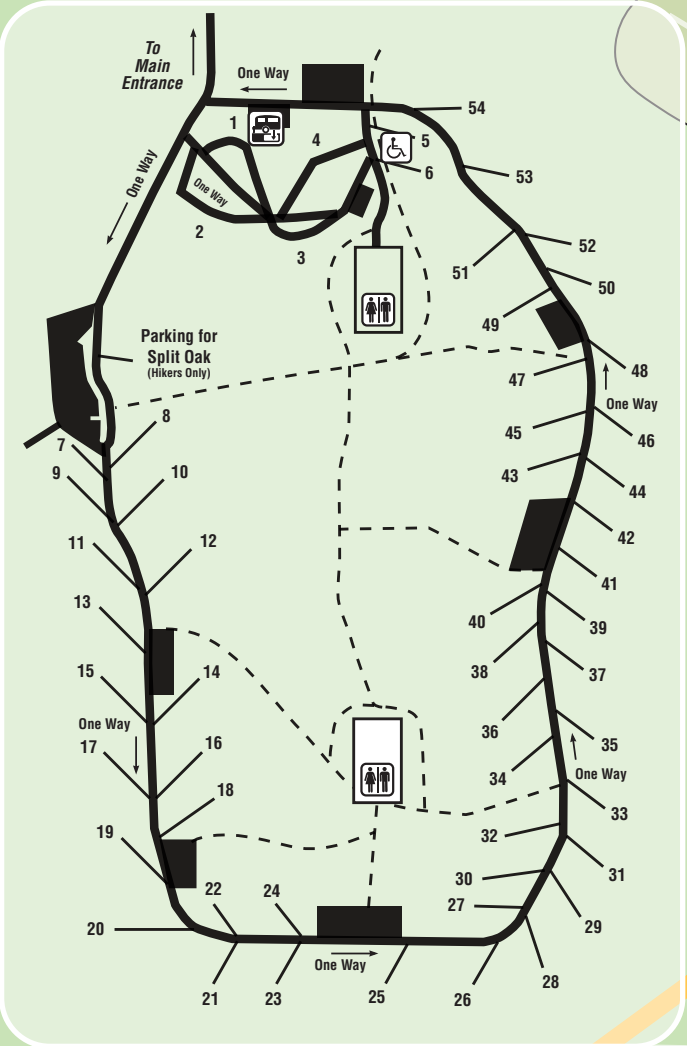

Map Legend	
	Camping Area
	Hiking Trail
	Pavilion
	Restrooms
	Swimming Area
	Playground
	Volleyball Court
	Boat Ramp
	Fishing
	Dump Station
	Group Campfire
	Scenic

Orange County Parks and Recreation
Moss Park
 407-254-6840
 12901 Moss Park Rd., Orlando, FL 32832
www.OrangeCountyParks.net