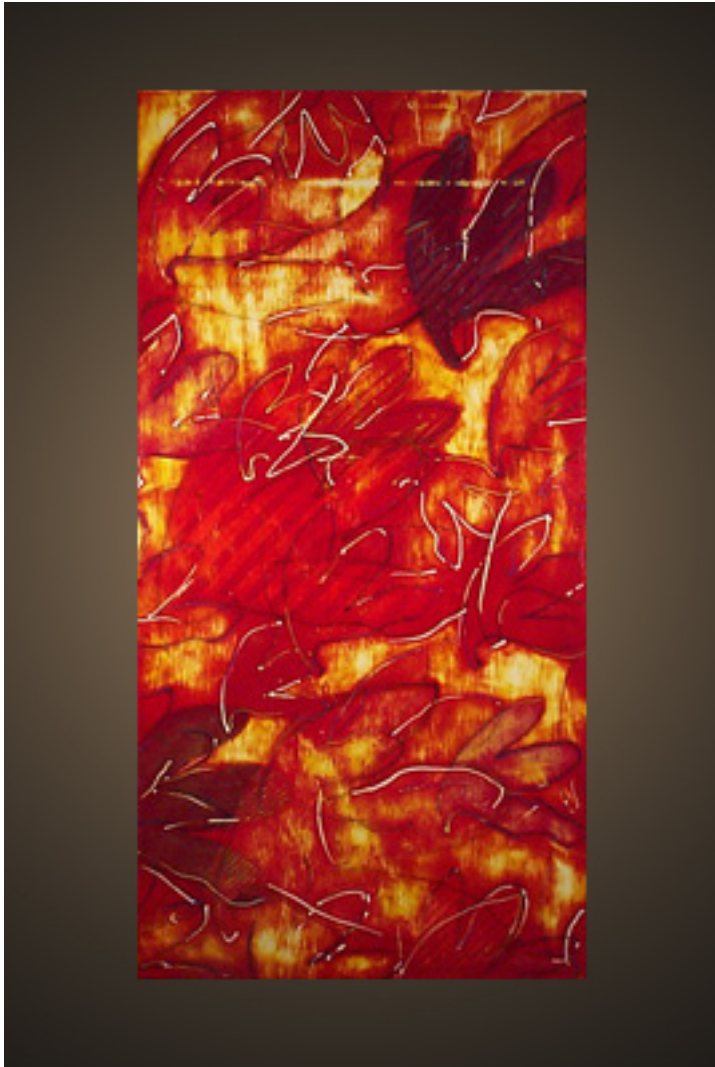

Orange County Registry of Florida Artists

David Miguel Ritland

Painting/Drawing

**"Firecracker Ghost", 2004
(20" X 40" acrylic on wood)**

Artist's Statement:

My work focuses on process, using flowers and plants to generate floral forms. I use two Techniques: In the first, I bend canvas frames to create shapes to evoke the abstracted floral forms. I use vivid color and pigment transfer to create a gestalt effect. In the second, I layer complex patterns, then sand the surface, liberating the underlying paint. This accentuates the wood surface and paint strokes, displaying the essence of the abstracted subject. The work uses color sensitively, and depends on numerous layers for subtlety and expression. The work has numerous details, providing new discoveries at each step.

**"Cloned Crocus", 2002
(24" X 36" acrylic & pigment on
shaped canvas)**