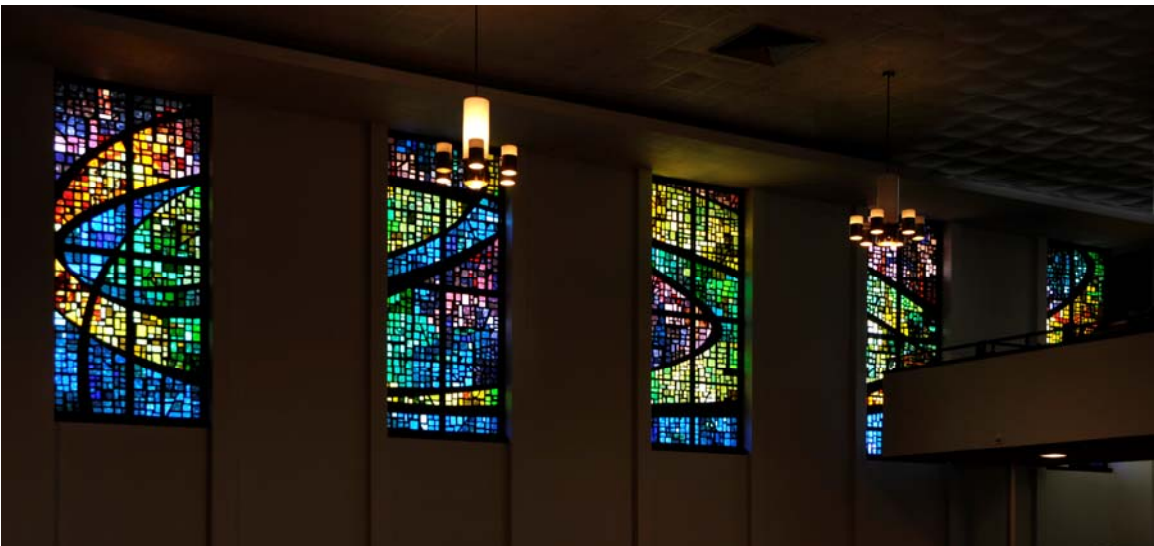

## Churches

*The beveled glass was installed in the 1960s after the new sanctuary was built. The colorful abstract design is mirrored on each side filling the length of the sanctuary and providing brilliant colors in the morning and late afternoon.*