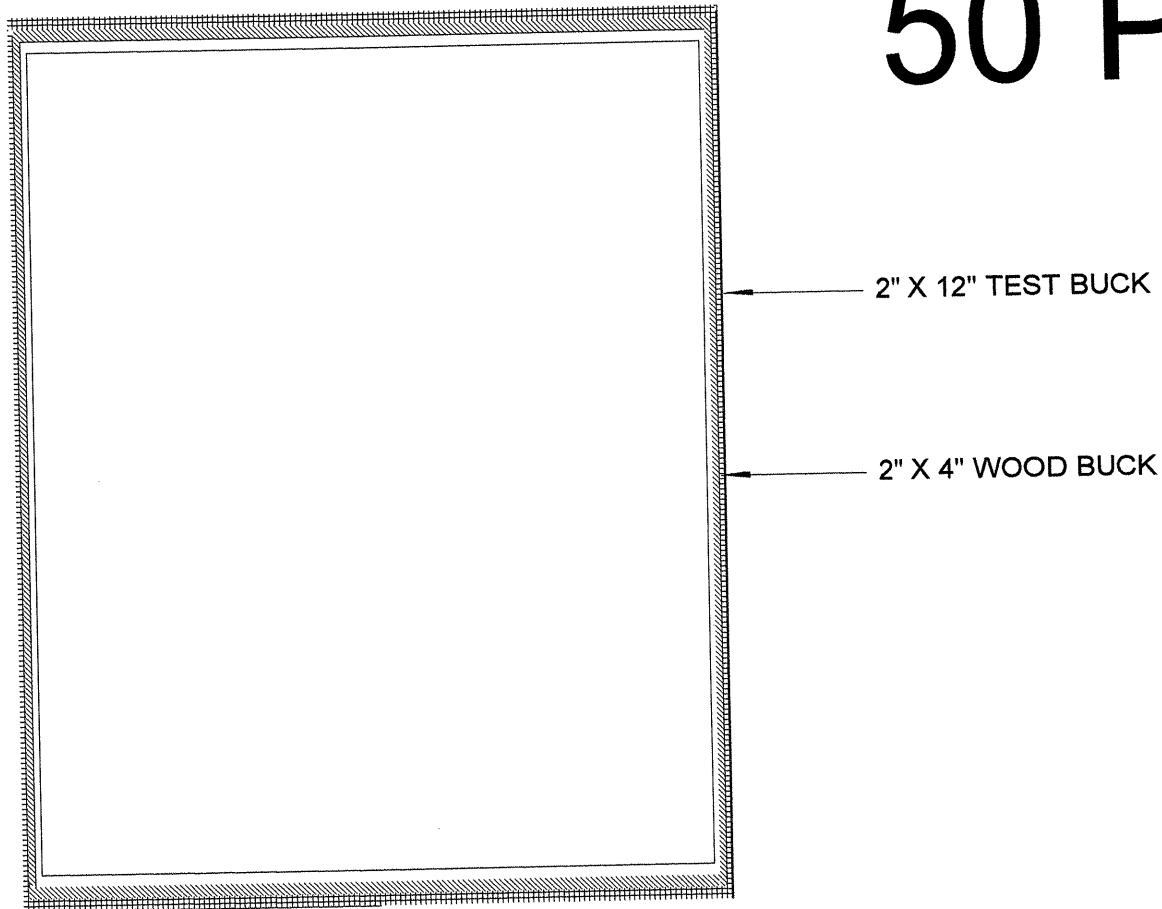

Specialty Windows Series 1400 Vinyl Casement Window

#10 X 3" INSTALLATION SCREWS WERE USED 18" OC AND 6" FROM CORNER

24" X 66" and 30 x 66 Single Casement Window

50 PSF

Specialty Windows Series 1400 Vinyl Casement

#10 X 3" INSTALLATION SCREWS WERE USED 18" OC AND 6" FROM CORNER

110" x 72" TRIPLE XOX CASEMENT

30 PSF

2" X 12" TEST BUCK

2" X 4" WOOD BUCK