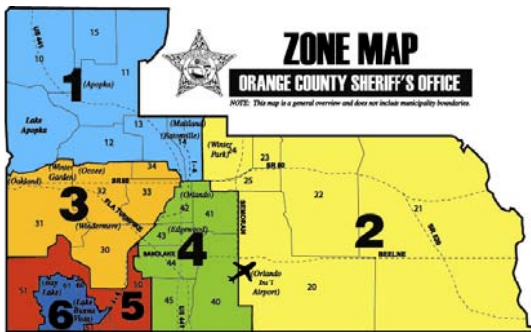

Orange County Sheriff's Office is pleased to be a founding partner in *Downtown Orange County.*

As I enter a new term of office, I am committed to working with the Citizens of Orange County and the Board of County Commissioners in making Orange County a safe place to live, work, and raise a family. The men and women of the Orange County Sheriff's Office are dedicated to this mission. Together we share a common philosophy by focusing on protecting the economic growth of our community and keeping criminals off our streets.

For operational purposes, the Sheriff's Office has divided Orange County into six policing areas; or sectors. While each sector has enforcement challenges unique to itself, all of Orange County continues to experience rapid growth that requires the agency to continually re-evaluate its policies, procedures, and the way it does business.

Sector 5 - also known as TOPS (Tourist Oriented Policing Sector) - is a multi-faceted team of deputy sheriffs, detectives and civilians who address quality of life and crime issues in the sector with an emphasis on our tourist community.

Primarily responsible for Downtown Orange County, the members of this sector incorporate innovative tactics that promote a unique concept of community policing. This involves the alliance of law enforcement, residences and businesses within the tourist corridor which is an important part of the Down Town Orange County Service area.