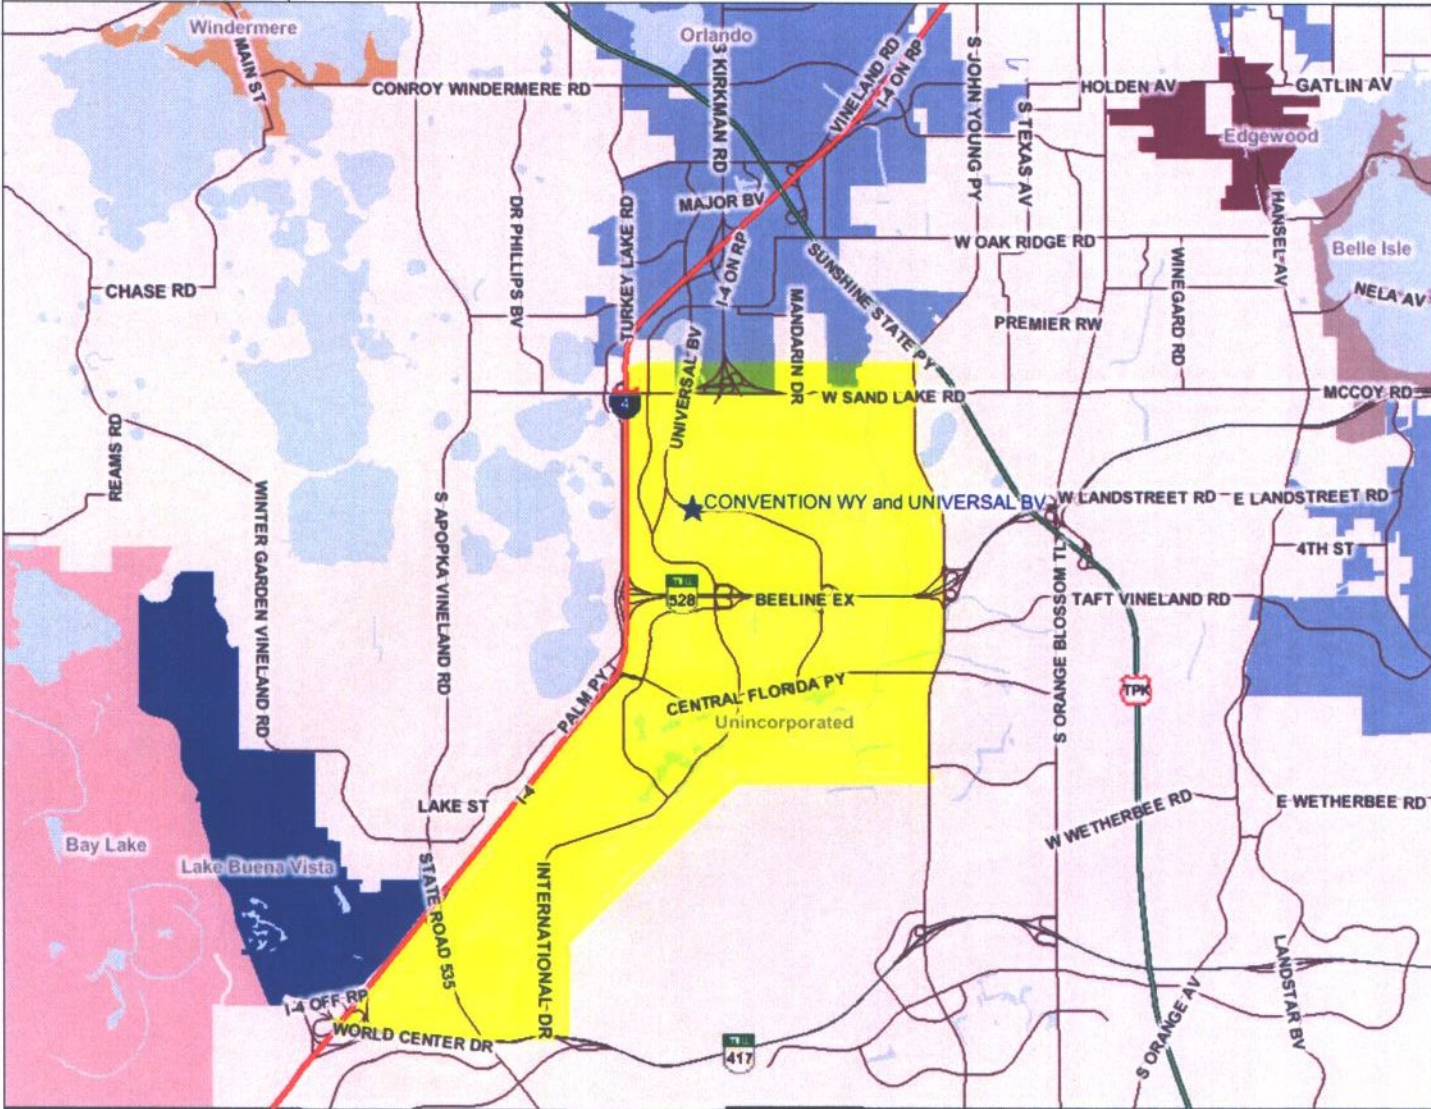

Downtown Orange County

Legend

County Roads

- 4 (thick red line)
- TPK (green line with 'TPK' label)
- Other (thin black line)

Orange County Boundary (dashed black line)

Major Streets Only (dashed black line)

Unnamed Lakes and Waterways (light blue)

Border Counties

- BREVARD
- HERNANDO
- LAKE
- OSCEOLA
- PASCO
- POLK
- SEMINOLE
- SUMTER
- VOLUSIA

Hydrology (Condensed)

Cities

- Apopka
- Bay Lake
- Belle Isle
- Eatonville
- Edgewood
- Lake Buena Vista
- Maitland
- Oakland
- Ocoee
- Orlando
- Unincorporated
- Windermere
- Winter Garden
- Winter Park

Orange County Area (red square)

Map Center: 81°27' W, 28°25' N

Scale: 1:114,130

OSCEOLA

Map Center: 81°27' W, 28°25' N

This map is a user generated static output from an Internet mapping site and is for general reference only. Data layers that appear on this map may or may not be accurate, current, or otherwise reliable. THIS MAP IS NOT TO BE USED FOR NAVIGATION. Use and distribution of this map subject to copyright and disclaimer notices at www.geocortex.net.