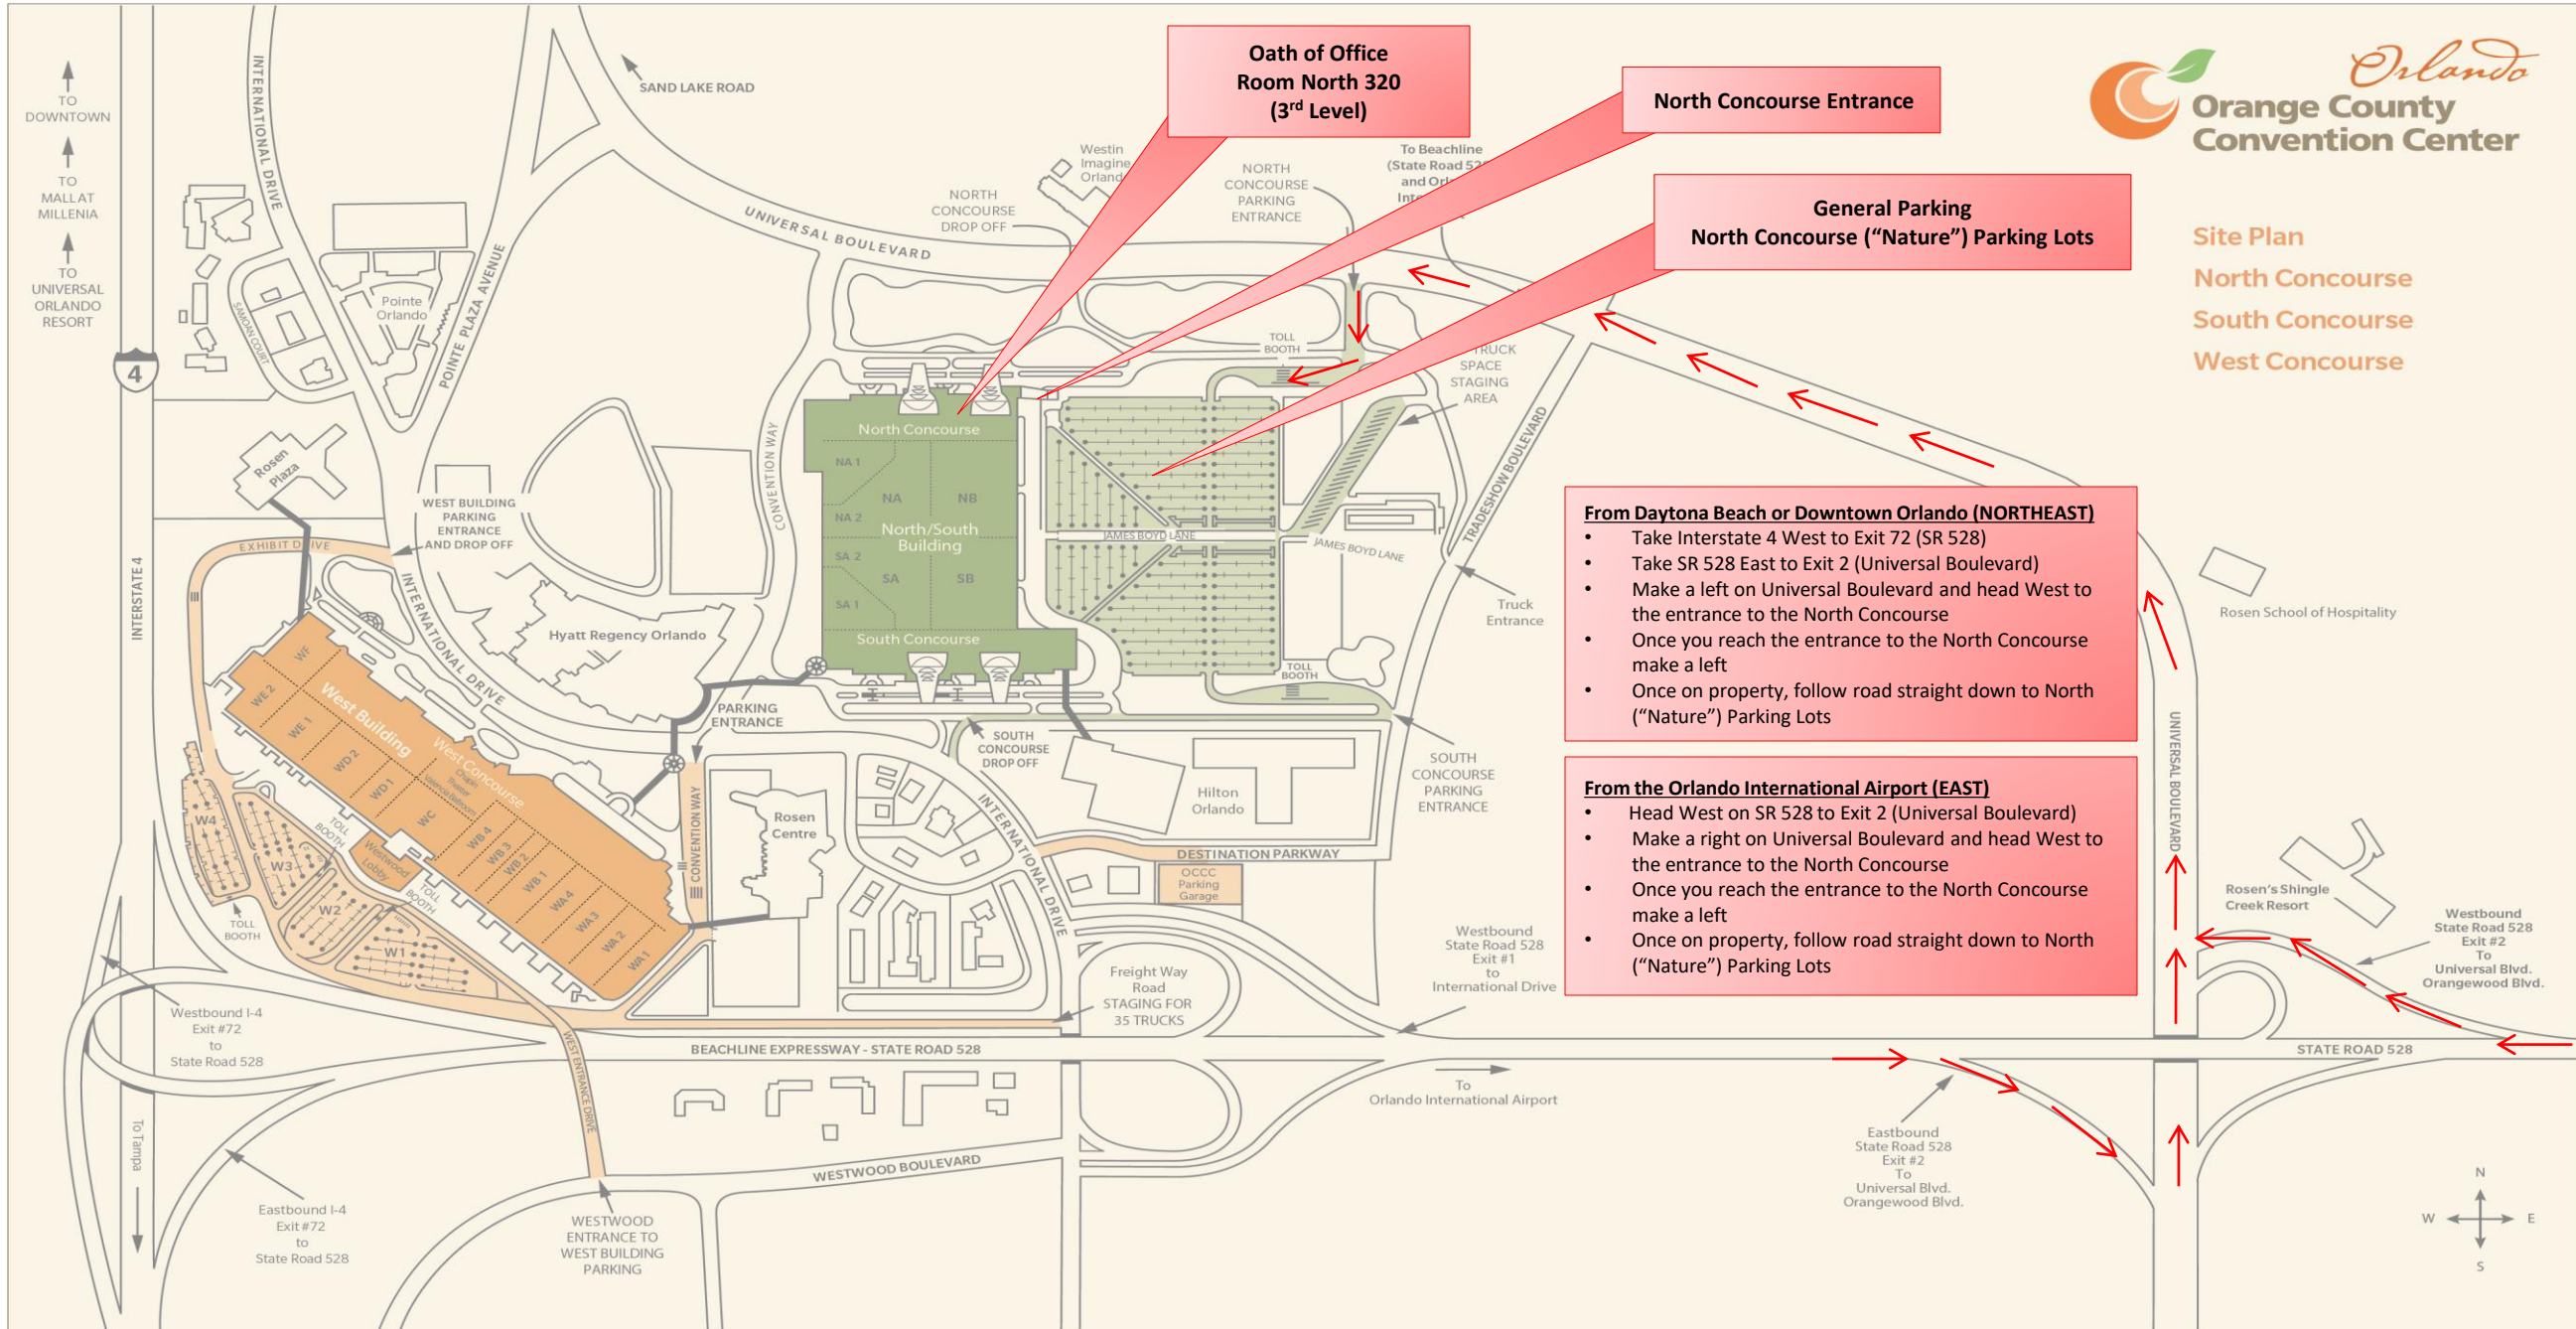

Oath of Office General Parking Map

12/4/18

Orange County Convention Center, North Concourse Room North 320

Site Plan
North Concourse
South Concourse
West Concourse

From Daytona Beach or Downtown Orlando (NORTHEAST)

- Take Interstate 4 West to Exit 72 (SR 528)
- Take SR 528 East to Exit 2 (Universal Boulevard)
- Make a left on Universal Boulevard and head West to the entrance to the North Concourse
- Once you reach the entrance to the North Concourse make a left
- Once on property, follow road straight down to North ("Nature") Parking Lots

From the Orlando International Airport (EAST)

- Head West on SR 528 to Exit 2 (Universal Boulevard)
- Make a right on Universal Boulevard and head West to the entrance to the North Concourse
- Once you reach the entrance to the North Concourse make a left
- Once on property, follow road straight down to North ("Nature") Parking Lots