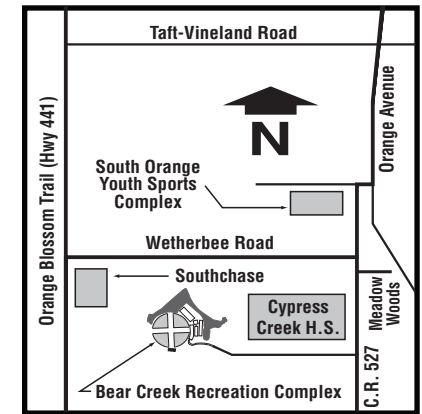

## South Orange Complex

11800 South Orange Ave., Orlando FL 32824

South Orange Complex has 8 fields

- #1 - 90' Bases**  
60.6' Pitching Distance
- #2 - 90' Bases**  
60.6" Pitching Distance
- #3 - 60' Bases**  
35', 43', 46, Pitching Distance  
*Clay infield*
- #4 - 60' Bases**  
46' Pitching Distance
- #5 - 60' Bases**  
46' Pitching Distance
- #6 - 60' Bases**  
46' Pitching Distance
- #7 - 50', 60' Bases**
- #8 - 50', 60' Bases**  
*Clay infield*

## Bear Creek Complex

1600 Bear Crossing Drive, Orlando, FL 32824

Bear Creek Complex has 4 fields

- #1 - 50', 60', 65' Bases**  
38', 44', 50' Pitching Distance  
*Clay infield*
- #2 - 50', 60', 65' Bases**  
38', 46', 50' Pitching Distance  
*Clay infield*
- #3 - 80', 90' Bases**  
54', 60.6', Pitching Distance
- #4 - 60', 70' Bases**  
44', 48' Pitching Distance