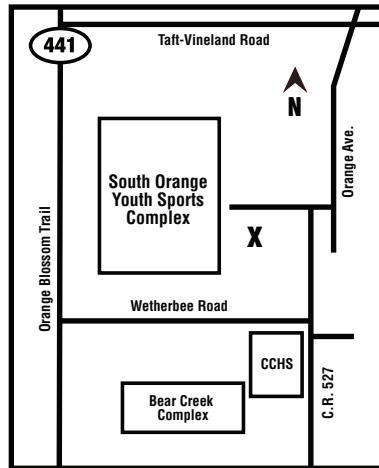

## South Orange Complex

11800 South Orange Ave., Orlando FL 32824

South Orange Complex has 8 fields

- #1 - 90' Bases**  
60.6' Pitching Distance
- #2 - 90' Bases**  
60.6" Pitching Distance
- #3 - 60' Bases**  
35', 43', 46, Pitching Distance  
*Clay infield*
- #4 - 60' Bases**  
46' Pitching Distance
- #5 - 60' Bases**  
46' Pitching Distance
- #6 - 60' Bases**  
46' Pitching Distance
- #7 - 50', 60' Bases**
- #8 - 50', 60' Bases**  
*Clay infield*

## Bear Creek Complex

1600 Bear Crossing Drive, Orlando, FL 32824

Bear Creek Complex has 4 fields

- #1 - 50', 60', 65' Bases**  
38', 44', 50' Pitching Distance  
*Clay infield*
- #2 - 50', 60', 65' Bases**  
38', 46', 50' Pitching Distance  
*Clay infield*
- #3 - 80', 90' Bases**  
54', 60.6', Pitching Distance
- #4 - 60', 70' Bases**  
44', 48' Pitching Distance