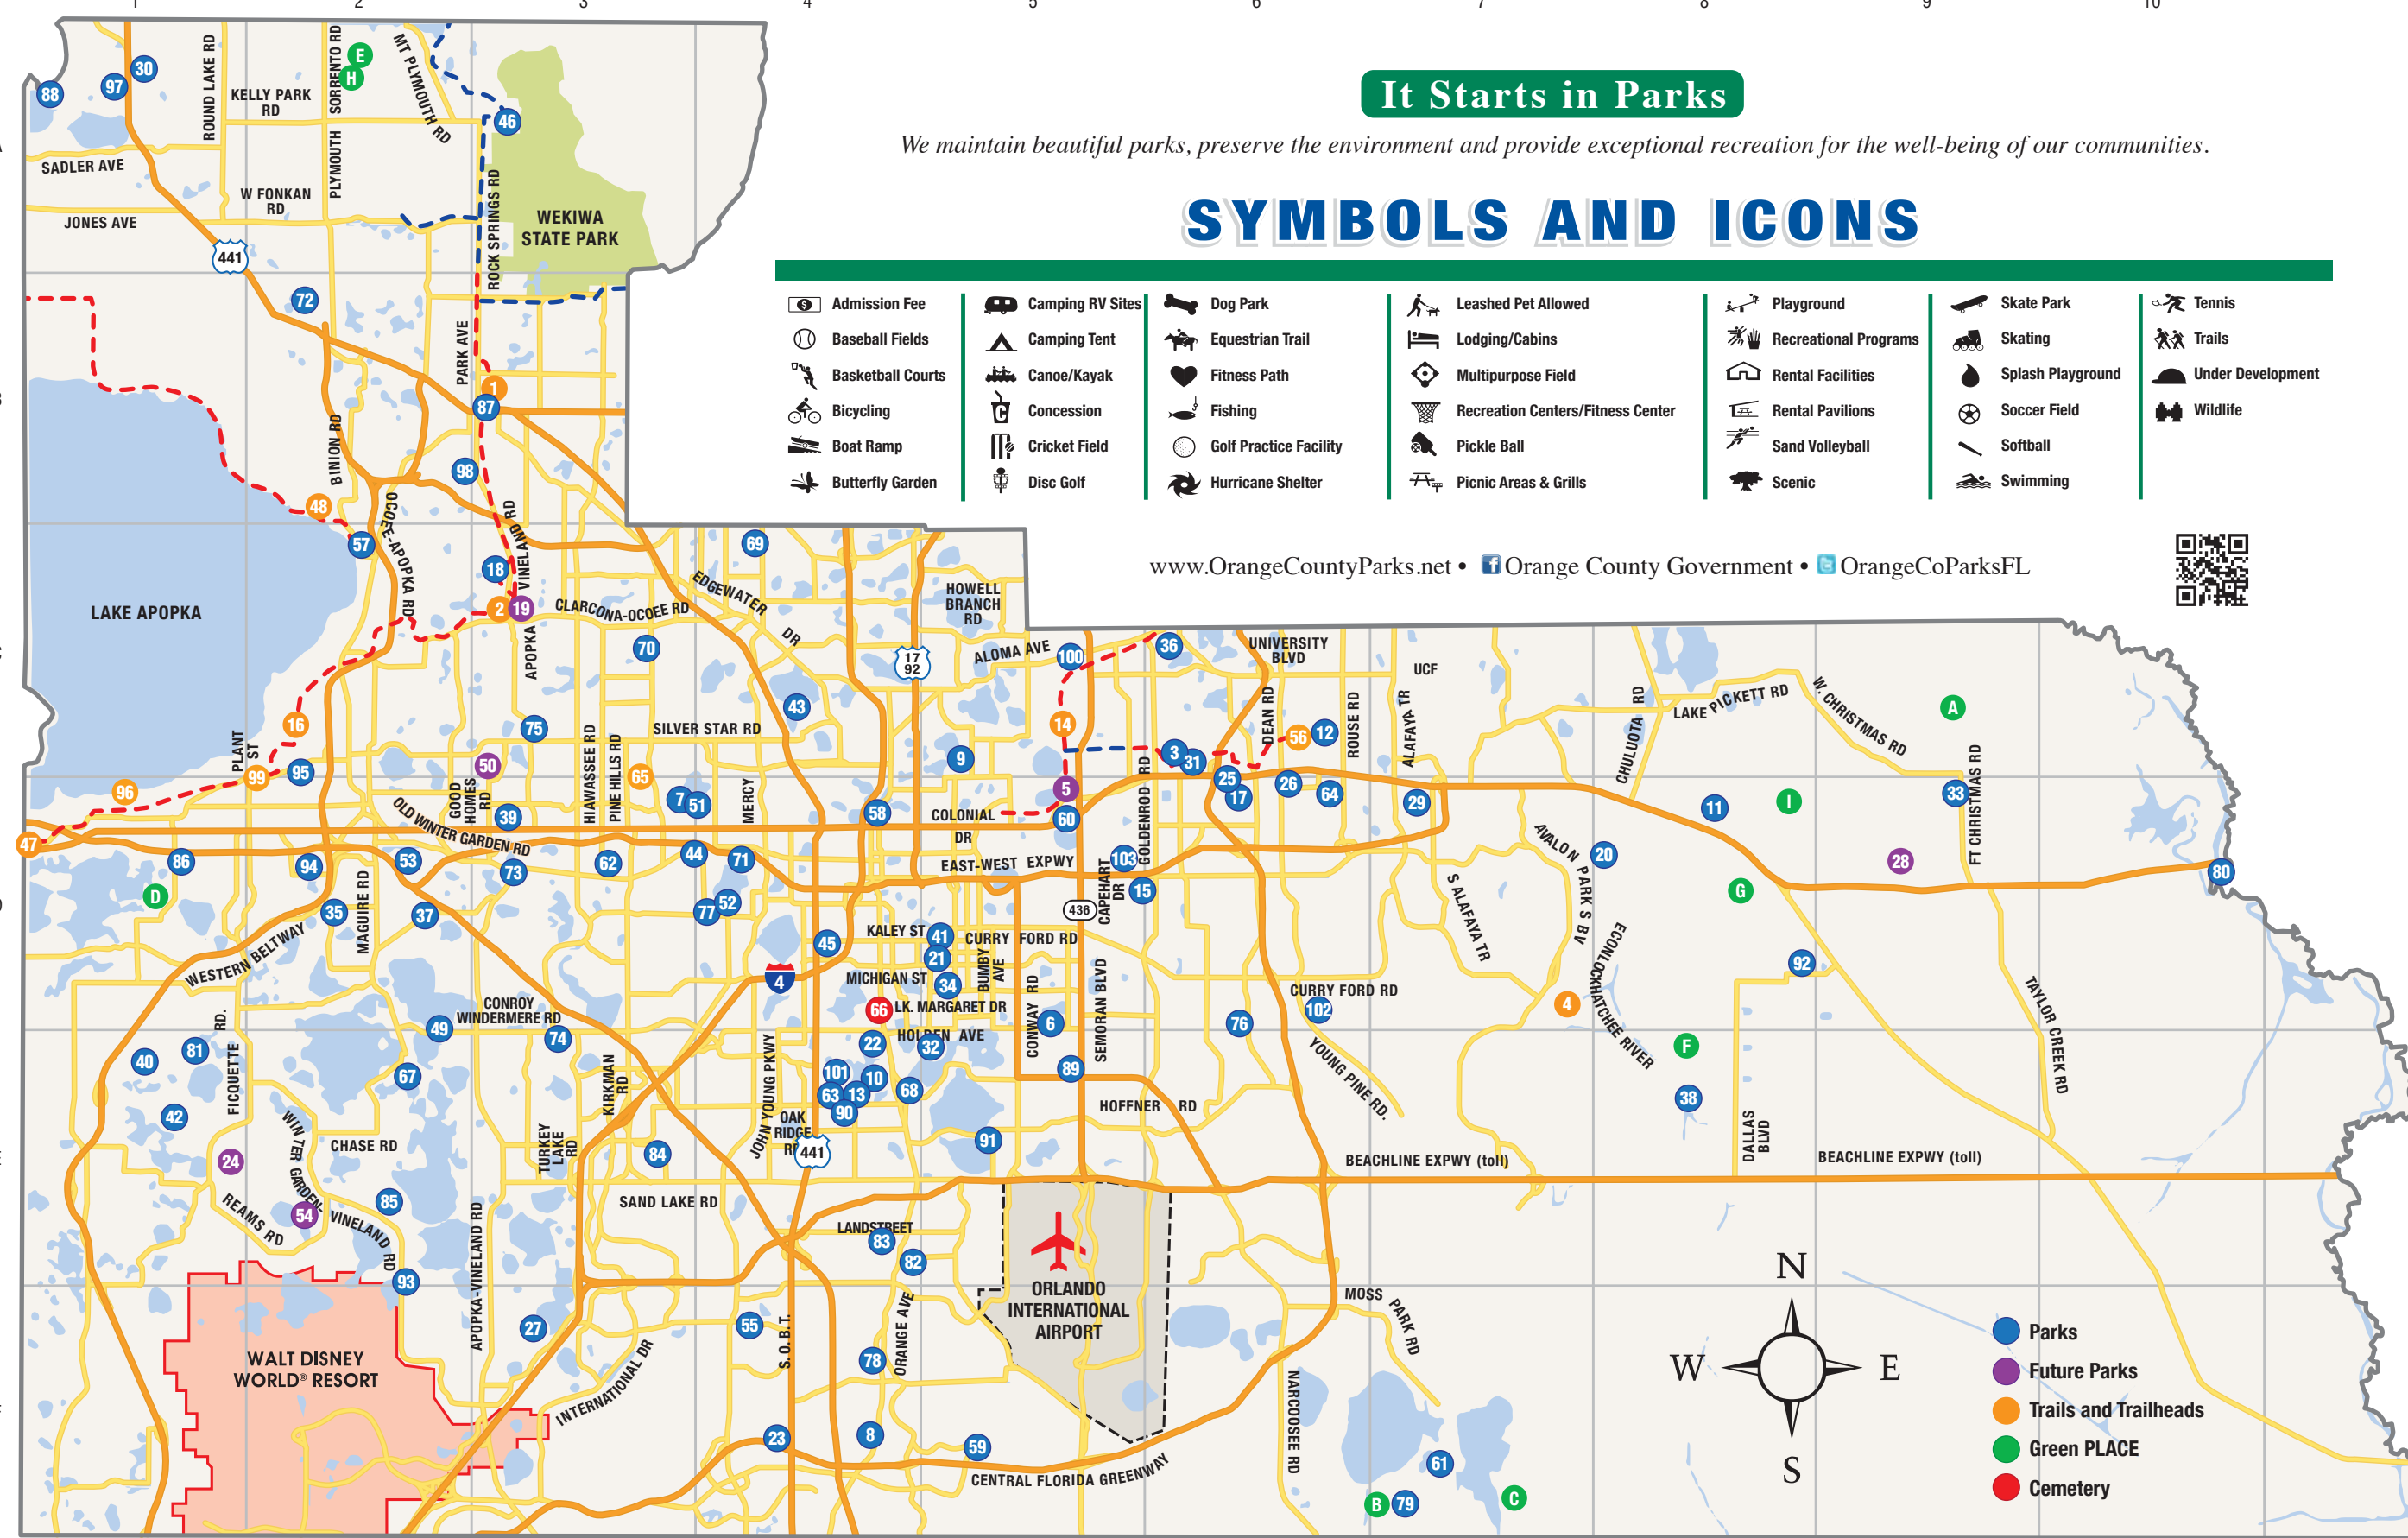

www.OrangeCountyParks.net • Orange County Government • OrangeCoParksFL

- List of parks 1-26 including Apopka Station, Apopka - Vineland Outpost, Arcadia Acres Park, Avalon/Mailer Blvd. Trailhead, Baldwin Park Trailhead, Barber Park, Barnett Park, Bear Creek Recreational Complex, Beeman Park, Big Oak Park, Bithlo Community Park, Blanchard Park, Bywater Boat Ramp, Cadu Way Trail, Capehart Park, Chapin Station, Cheney Heights, Clarcona Horse Park, Clarcona-Ocoee Station, Corporal Patrick Deans Park, Crystal Lake Neighborhood Park, Cypress Grove Park, Deputy Brandon Coates Community Park, Deputy Jonathon Scott Pine Community Park, Donnybrook Park, Downey Park.

- List of parks 27-52 including Dr. P. Phillips Community Park, East Orange District Park, East Orange Neighborhood Park, East Tangerine Park, Econ Soccer Complex, Fern Creek Boat Ramp, Fort Christmas Historical Park, Fort Gatlin Recreation Complex, George Bailey Park, Goldenrod Park, Gotha Park, Hal Scott Preserve, Honolulu Park, Horizon West Park, Hourglass Park, Independence Park, Interlaken Park, Ivey Lane Park, Kaley Square, Kelly Park, Killarney Station, Lake Apopka Loop Trail, Lake Down Boat Ramp, Lake Florence Park, Lake Lawne Park, Lake Mann Fishing Pier.