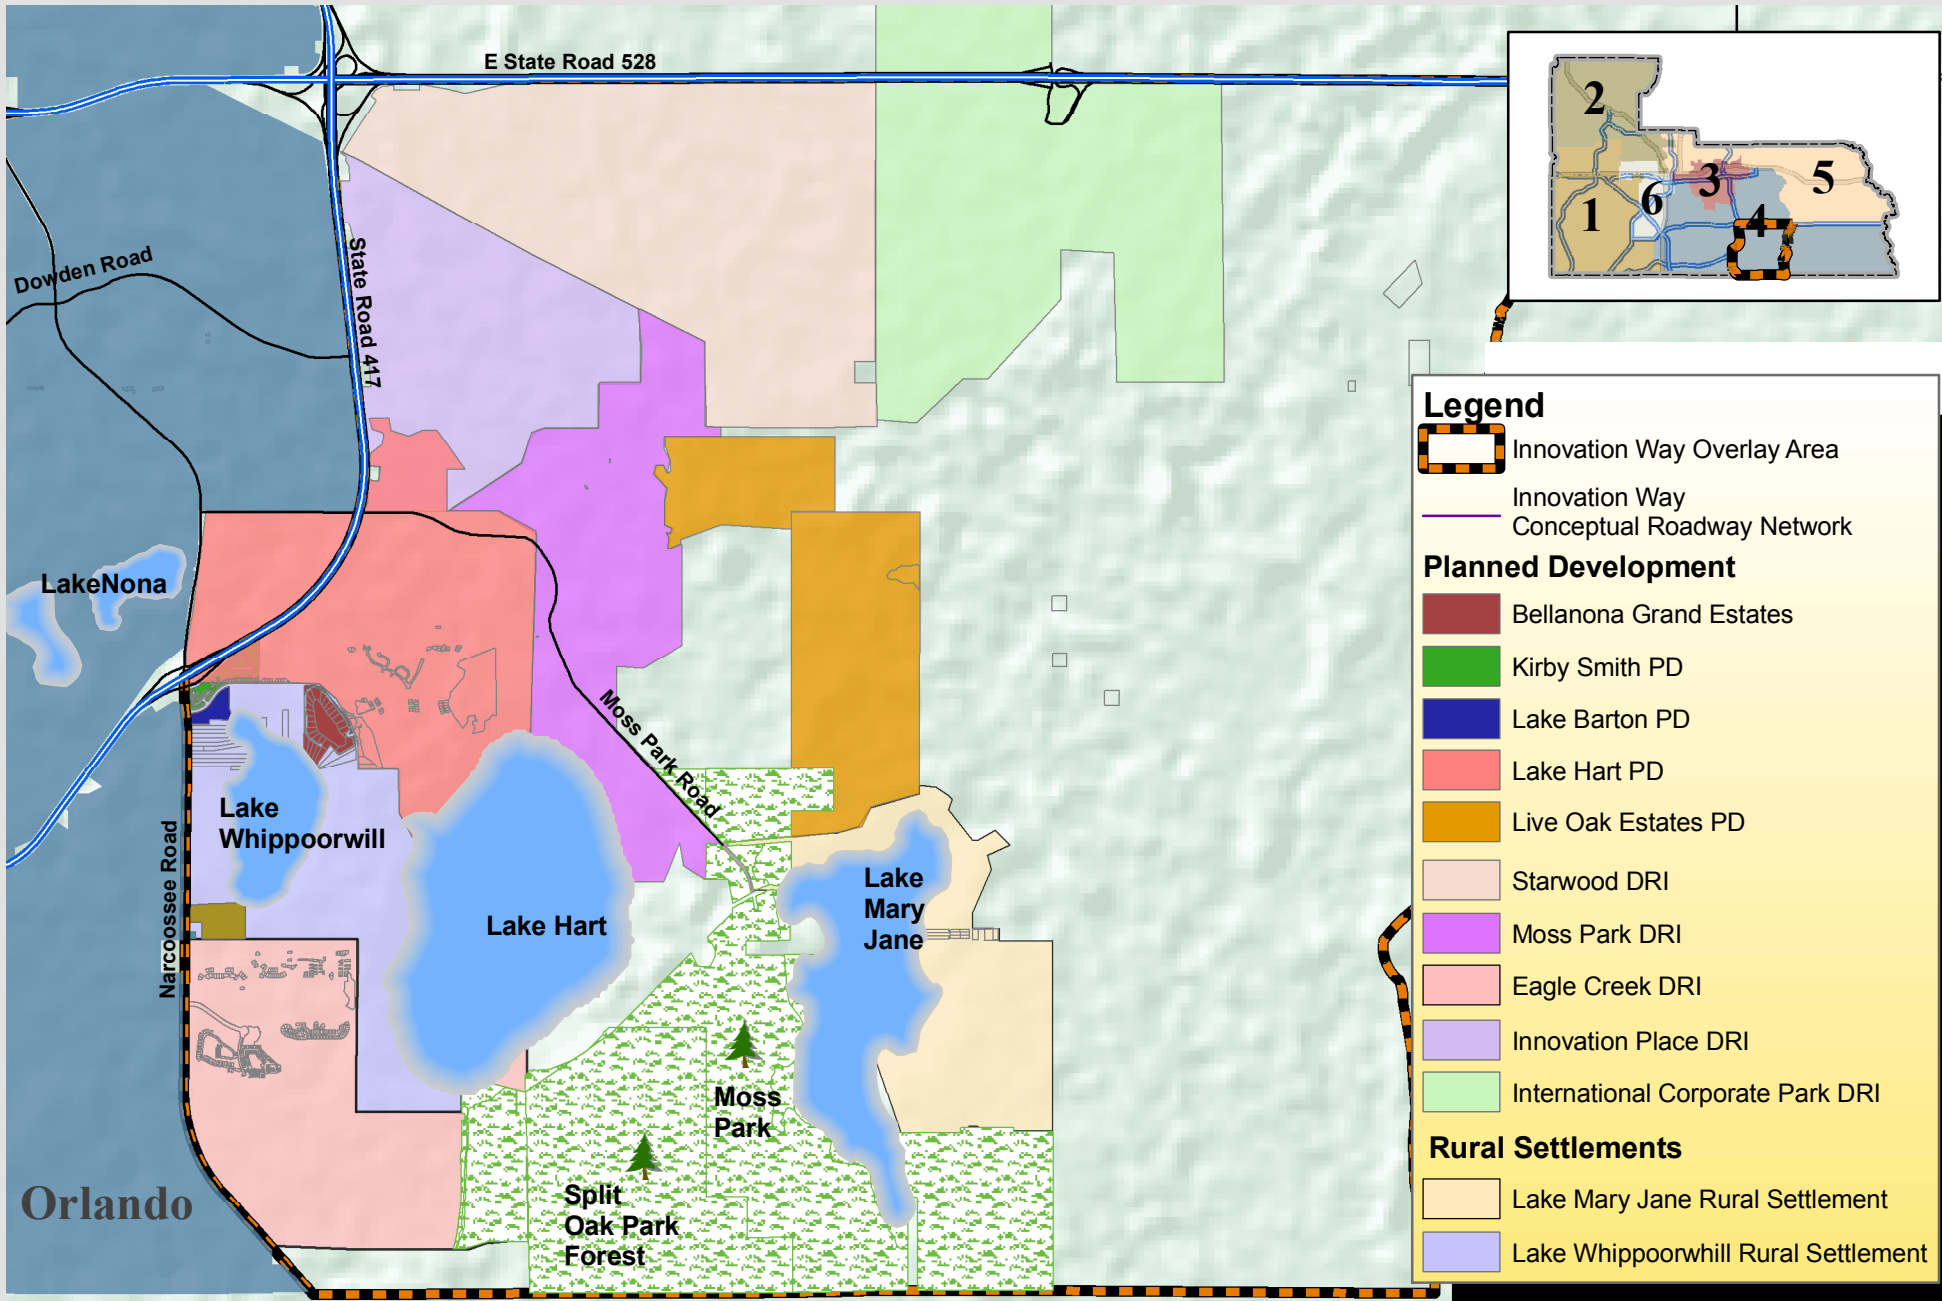

Innovation Way Entitled Developments

Legend

1. Innovation Way Overlay Area
   - Innovation Way
   - Conceptual Roadway Network
2. **Planned Development**
3. Bellanona Grand Estates
   - Kirby Smith PD
   - Lake Barton PD
   - Lake Hart PD
   - Live Oak Estates PD
   - Starwood DRI
   - Moss Park DRI
   - Eagle Creek DRI
   - Innovation Place DRI
   - International Corporate Park DRI
4. **Rural Settlements**
5. Lake Mary Jane Rural Settlement
   - Lake Whippoorwill Rural Settlement

0 5 10 20 30 40 Miles