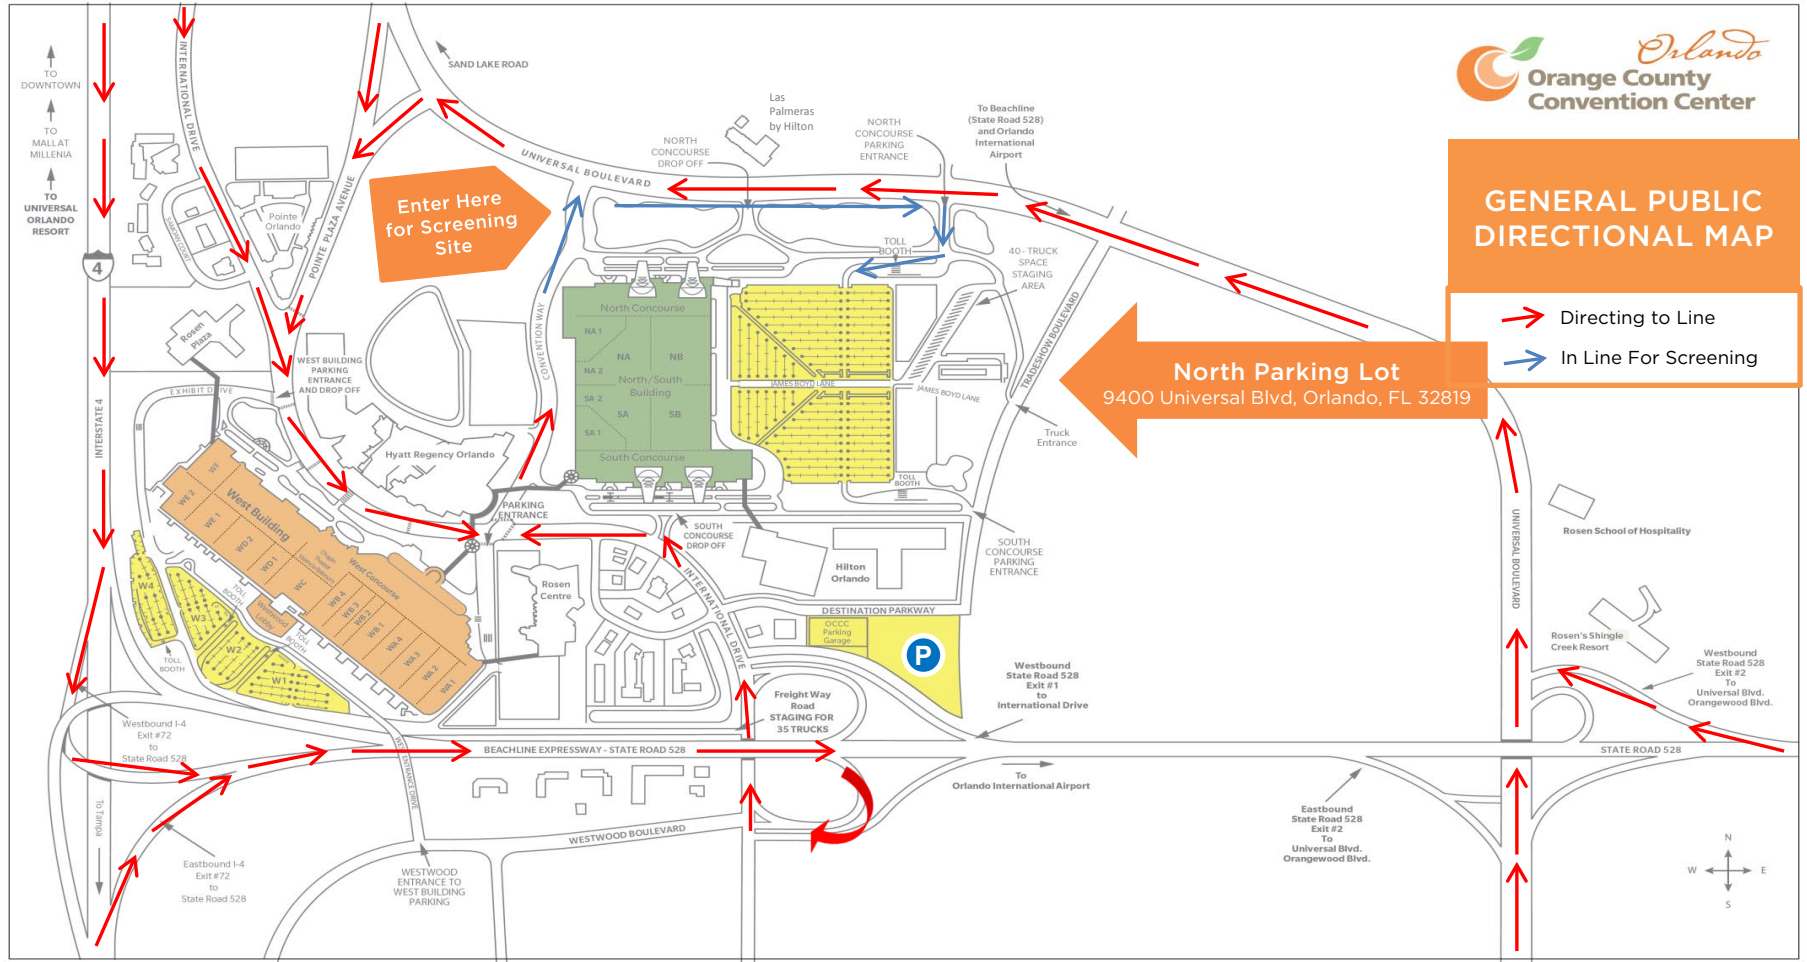

GENERAL PUBLIC DIRECTIONAL MAP

- Directing to Line
- In Line For Screening

North Parking Lot
9400 Universal Blvd, Orlando, FL 32819

Enter Here for Screening Site